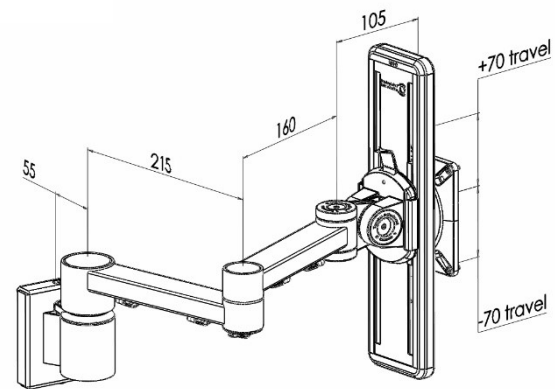

XSTREAM dual beam arm with front end ratchet adjustment and tool rail fixing

Product Specification

Product code	XSTREAMCOMB08W - white
Weight capacity	10kg
Max forward extension	455mm
VESA	75mm & 100mm VESA compliant
Movement	Height adjustment, tilt, swivel, rotation and reach
Height adjustment	Max height adjustment 135mm from desk top
Fixings	Tool rail fixing

Additional Information

Single beam arm with manual height adjustment

Additional +/- 70mm available with ratchet mechanism

Lockable quick release VESA function

Compact – folds back into a space of 40mm

Silver – XSTREAMCOMB08S - RAL code 9006